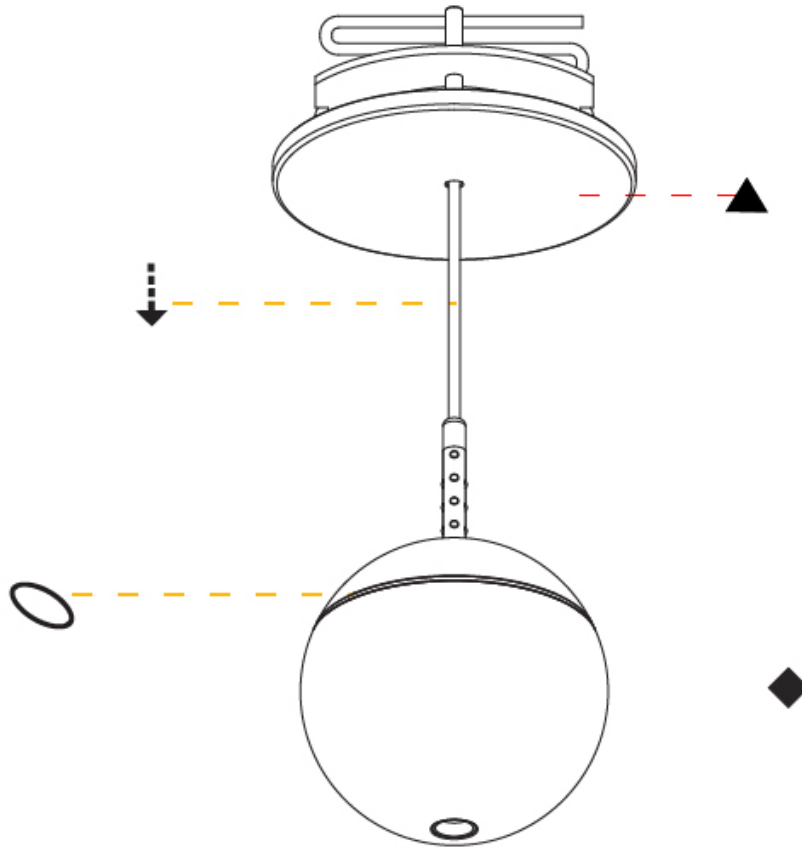

SNOOKER MONOPOINT RECESSED CANOPY SUSPENSION

A30825-

PROJECT	_____
TYPE	_____
SPECIFIER	_____
QUANTITY	_____
DATE	_____

A