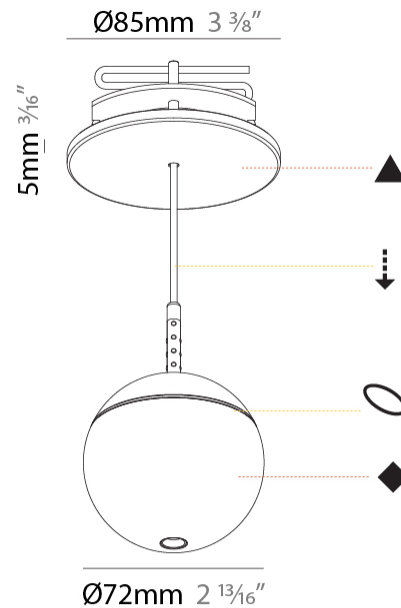

ELECTRICAL

Lamp Type: LED (Zhaga Standard)
Input Wattage (W): 6.6
Total Output Wattage (W): 6
Dimming: Tri-Mode (Non-Dimming and Phase Dimming (120Vac only) and 0-10V Dimming)
Driver Included: No
Driver Location: Remote
Driver Type: Constant Current - Universal
Driver Class: Class 2
Housing: ENCP3 w/Quick Connect
Input Voltage (V): 120 - 277
Constant Current (MA): 500

LED

Number of LEDs: 1
Color Temperature (°K): 2700 / 3000 / 3500 / 4000
Max. Delivered Lumen (lm): 310 / 328 / 347 / 356
Nominal Lumen (lm): 460 / 487 / 514 / 528
CRI: >90 CRI
Efficiency (%): 60
Lamp Life (hrs): 50000

OPTICAL

Beam Angle: 32 / 58

RATINGS AND CERTIFICATIONS

382, F 416-247-9319, www.zaneen.com

Certified By: Certified for North American Standards
In a constant effort to supply the best product, we reserve the right to change specifications or materials without notice. The most recent specification sheets are found at zaneen.com
Rating: IP20