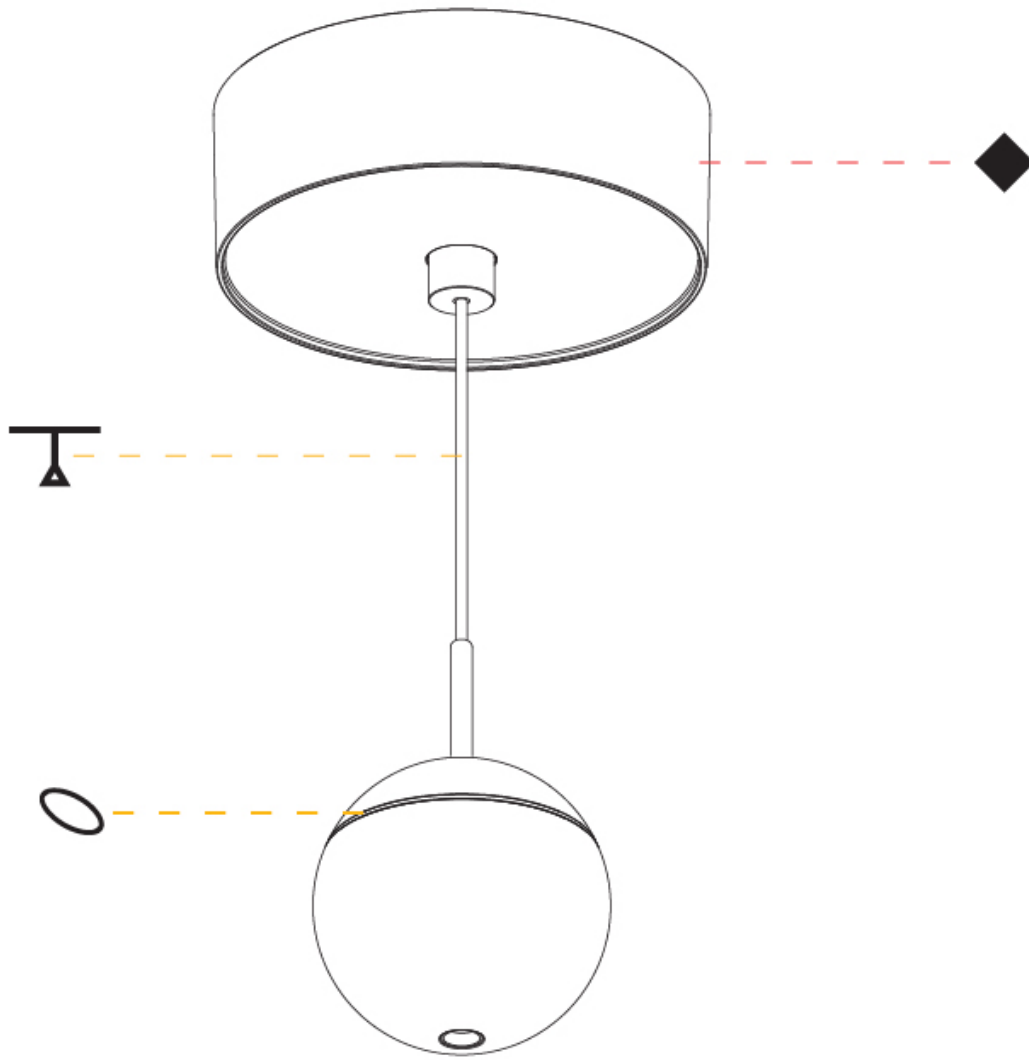

SNOOKER MONOPOINT RECESSED CANOPY SUSPENSION

A300391-

PROJECT	_____
TYPE	_____
SPECIFIER	_____
QUANTITY	_____
DATE	_____

A