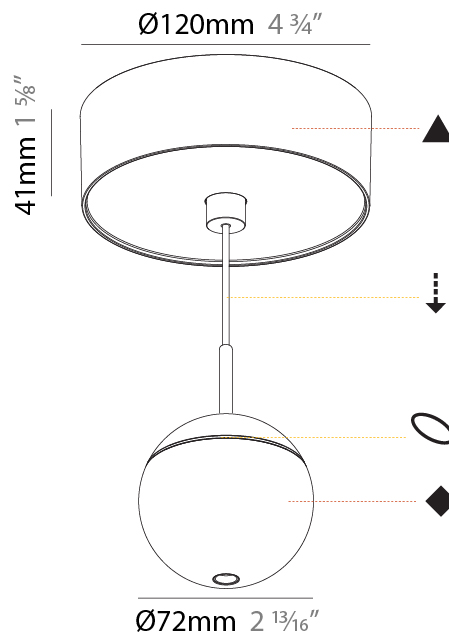

ELECTRICAL

Lamp Type: LED (Zhaga Standard)
Input Wattage (W): 6.6
Total Output Wattage (W): 6
Dimming: Tri-Mode (Non-Dimming and Phase Dimming (120Vac only) and 0-10V Dimming)
Driver Included: Yes
Driver Location: External
Driver Type: Constant Current - Universal
Driver Class: Class 2
Housing: ENCP3 w/Quick Connect
Input Voltage (V): 120 - 277
Constant Current (MA): 500

LED

Number of LEDs: 1
Color Temperature (°K): 2700 / 3000 / 3500 / 4000
Max. Delivered Lumen (lm): 283 / 300 / 318 / 325
Nominal Lumen (lm): 460 / 487 / 517 / 528
CRI: >90 CRI
Efficiency (%): 60
Lamp Life (hrs): 50000

OPTICAL

Beam Angle: 32 / 58

RATINGS AND CERTIFICATIONS

Zaneen Group Inc. © 2026, T 1800-388-3382, F 416-247-9319, www.zaneen.com
Certified By: Certified for North American Standards
Available for international specifications by adding "INT" at the end of the existing Model #. For assistance on 'custom' specifications, contact zteam@zaneen.com.
IP Rating: IP20
If a conflict occurs to supply the best product, we reserve the right to change specifications or materials without notice. The most recent specification sheets are found at zaneen.com